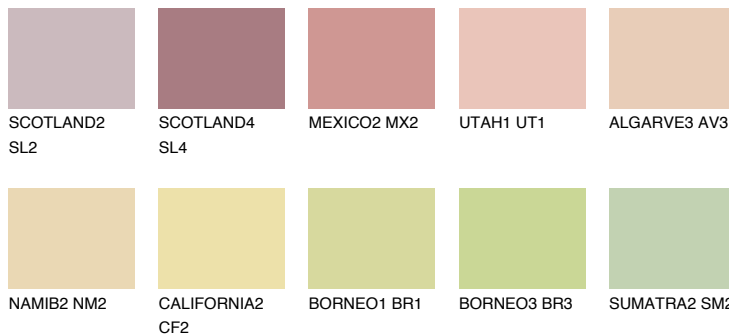


**GOA2 GA2**59% **TSR** 60%

### COLOURS OF NATURE PALETA