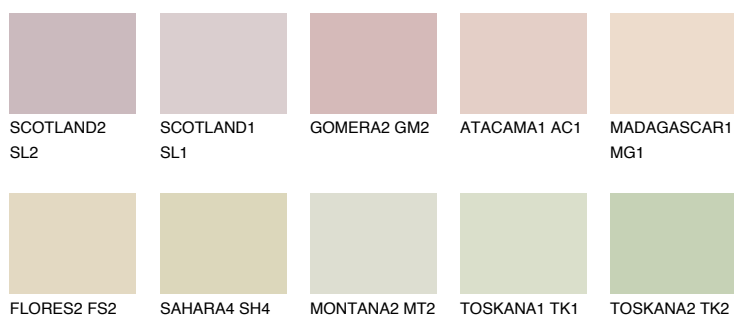


**GOA1 GA1**67% **TSR** 64%

### COLOURS OF NATURE PALETA