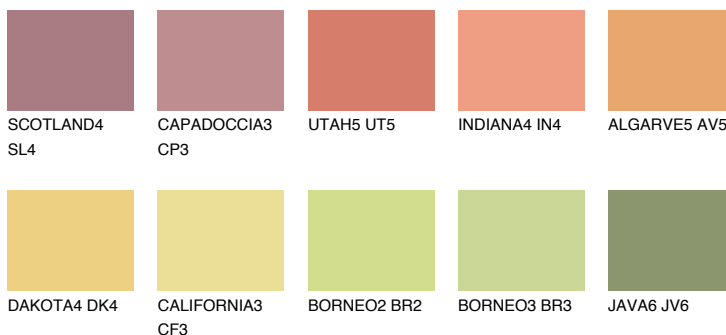

## FLORIDA5 FL5

58% **TSR** 61%

#### COLOURS OF NATURE PALETA