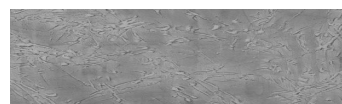

## Rain texture in Tokyo Graphite colour

### Beton – efekat na fasadi

Sand texture in Tokyo Graphite colour

Winter texture in Sydney Light colour

Ocean texture in Chicago Grey colour

Desert texture in Tokyo Graphite colour

Snow texture in Sydney Light colour

Cloud texture in Chicago Grey colour

Autumn texture in Chicago Grey and  
Tokyo Graphite colours

Frost texture in Tokyo Graphite and  
Sydney Light colours

Wave texture in Chicago Grey colour

Wind texture in Chicago Grey colour