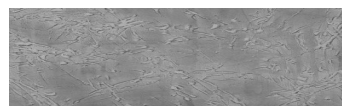

**Rock texture in
Sydney Light and
Tokyo Graphite
colours**

Beton – efekat na fasadi

Sand texture in Tokyo Graphite colour

Winter texture in Sydney Light colour

Ocean texture in Chicago Grey colour

Desert texture in Tokyo Graphite colour

Snow texture in Sydney Light colour

Cloud texture in Chicago Grey colour

Autumn texture in Chicago Grey and
Tokyo Graphite coloursFrost texture in Tokyo Graphite and
Sydney Light colours

Za više informacija o malterima i bojama, idite na

Wave texture in Chicago Grey colour

Wind texture in Chicago Grey colour

Ice texture in Sydney Light colour

Lake texture in Sydney Light colour

Storm texture in Tokyo Graphite and Sydney Light colours

Rain texture in Tokyo Graphite colour