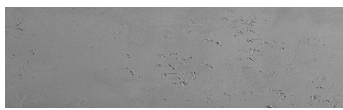

**Rock texture in
Sydney Light and
Tokyo Graphite
colours**

Beton – efekat na fasadi

Sand texture in Tokyo Graphite colour

Winter texture in Sydney Light colour

Ocean texture in Chicago Grey colour

Desert texture in Tokyo Graphite colour

Snow texture in Sydney Light colour

Cloud texture in Chicago Grey colour

Autumn texture in Chicago Grey and
Tokyo Graphite coloursFrost texture in Tokyo Graphite and
Sydney Light colours

Za više informacija o malterima i bojama, idite na