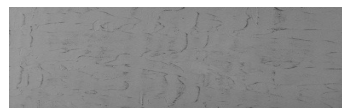

**Rock texture in
Sydney Light and
Tokyo Graphite
colours**

Beton – efekat na fasadi

Sand texture in Tokyo Graphite colour

Winter texture in Sydney Light colour

Ocean texture in Chicago Grey colour

Desert texture in Tokyo Graphite colour

Snow texture in Sydney Light colour

Cloud texture in Chicago Grey colour

Autumn texture in Chicago Grey and
Tokyo Graphite coloursFrost texture in Tokyo Graphite and
Sydney Light colours

Za više informacija o malterima i bojama, idite na