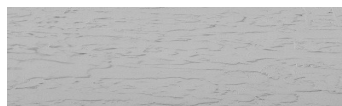

**Rock texture in
Sydney Light and
Tokyo Graphite
colours**

Beton – efekat na fasadi

Sand texture in Tokyo Graphite colour

Winter texture in Sydney Light colour

Ocean texture in Chicago Grey colour

Desert texture in Tokyo Graphite colour

Snow texture in Sydney Light colour

Cloud texture in Chicago Grey colour

Autumn texture in Chicago Grey and
Tokyo Graphite coloursFrost texture in Tokyo Graphite and
Sydney Light colours

Za više informacija o malterima i bojama, idite na
www.ceresit.rs

Wave texture in Chicago Grey colour

Wind texture in Chicago Grey colour

Ice texture in Sydney Light colour

Lake texture in Sydney Light colour

Storm texture in Tokyo Graphite and Sydney Light colours

Rain texture in Tokyo Graphite colour