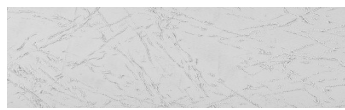

**Rock texture in
Sydney Light and
Tokyo Graphite
colours**

Beton – efekat na fasadi

Sand texture in Tokyo Graphite colour

Winter texture in Sydney Light colour

Ocean texture in Chicago Grey colour

Desert texture in Tokyo Graphite colour

Snow texture in Sydney Light colour

Cloud texture in Chicago Grey colour

Autumn texture in Chicago Grey and
Tokyo Graphite coloursFrost texture in Tokyo Graphite and
Sydney Light colours

Za više informacija o malterima i bojama, idite na