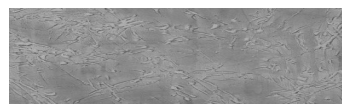

**Rock texture in
Sydney Light and
Tokyo Graphite
colours**

Beton – efekat na fasadi

Sand texture in Tokyo Graphite colour

Winter texture in Sydney Light colour

Ocean texture in Chicago Grey colour

Desert texture in Tokyo Graphite colour

Snow texture in Sydney Light colour

Cloud texture in Chicago Grey colour

Autumn texture in Chicago Grey and
Tokyo Graphite coloursFrost texture in Tokyo Graphite and
Sydney Light colours

Za više informacija o malterima i bojama, idite na
www.ceresit.rs

Wave texture in Chicago Grey colour

Wind texture in Chicago Grey colour

Ice texture in Sydney Light colour

Lake texture in Sydney Light colour

Storm texture in Tokyo Graphite and Sydney Light colours

Rain texture in Tokyo Graphite colour