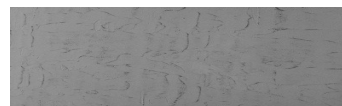

**Autumn texture in  
Chicago Grey and  
Tokyo Graphite  
colours**

**Beton – efekat na fasadi**

Sand texture in Tokyo Graphite colour

Winter texture in Sydney Light colour

Ocean texture in Chicago Grey colour

Desert texture in Tokyo Graphite colour

Snow texture in Sydney Light colour

Cloud texture in Chicago Grey colour

Frost texture in Tokyo Graphite and  
Sydney Light colours

Wave texture in Chicago Grey colour

Wind texture in Chicago Grey colour

Ice texture in Sydney Light colour

Lake texture in Sydney Light colour

Storm texture in Tokyo Graphite and Sydney Light colours

Rock texture in Sydney Light and Tokyo Graphite colours