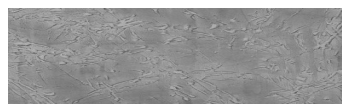

**Autumn texture in  
Chicago Grey and  
Tokyo Graphite  
colours**

**Beton – efekat na fasadi**

Sand texture in Tokyo Graphite colour

Winter texture in Sydney Light colour

Ocean texture in Chicago Grey colour

Desert texture in Tokyo Graphite colour

Snow texture in Sydney Light colour

Cloud texture in Chicago Grey colour

Frost texture in Tokyo Graphite and  
Sydney Light colours

Wave texture in Chicago Grey colour

Wind texture in Chicago Grey colour

Ice texture in Sydney Light colour

Lake texture in Sydney Light colour

Storm texture in Tokyo Graphite and Sydney Light colours

Rock texture in Sydney Light and Tokyo Graphite colours