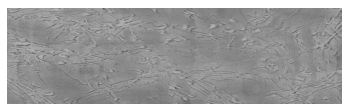

**Autumn texture in
Chicago Grey and
Tokyo Graphite
colours**

Beton – efekat na fasadi

Sand texture in Tokyo Graphite colour

Winter texture in Sydney Light colour

Ocean texture in Chicago Grey colour

Desert texture in Tokyo Graphite colour

Snow texture in Sydney Light colour

Cloud texture in Chicago Grey colour

Frost texture in Tokyo Graphite and
Sydney Light colours

Wave texture in Chicago Grey colour

Za više informacija o malterima i bojama, idite na
www.ceresit.rs

Wind texture in Chicago Grey colour

Ice texture in Sydney Light colour

Lake texture in Sydney Light colour

Storm texture in Tokyo Graphite and Sydney Light colours

Rock texture in Sydney Light and Tokyo Graphite colours