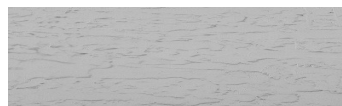

**Autumn texture in
Chicago Grey and
Tokyo Graphite
colours**

Beton – efekat na fasadi

Sand texture in Tokyo Graphite colour

Winter texture in Sydney Light colour

Ocean texture in Chicago Grey colour

Desert texture in Tokyo Graphite colour

Snow texture in Sydney Light colour

Cloud texture in Chicago Grey colour

Frost texture in Tokyo Graphite and
Sydney Light colours

Wave texture in Chicago Grey colour

Za više informacija o malterima i bojama, idite na
www.ceresit.rs

Wind texture in Chicago Grey colour

Ice texture in Sydney Light colour

Lake texture in Sydney Light colour

Storm texture in Tokyo Graphite and Sydney Light colours

Rock texture in Sydney Light and Tokyo Graphite colours