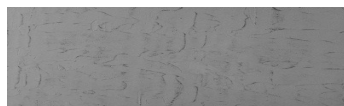

**Autumn texture in  
Chicago Grey and  
Tokyo Graphite  
colours**

**Beton – efekat na fasadi**

Sand texture in Tokyo Graphite colour

Winter texture in Sydney Light colour

Ocean texture in Chicago Grey colour

Desert texture in Tokyo Graphite colour

Snow texture in Sydney Light colour

Cloud texture in Chicago Grey colour

Frost texture in Tokyo Graphite and  
Sydney Light colours

Wave texture in Chicago Grey colour

Wind texture in Chicago Grey colour

Ice texture in Sydney Light colour

Lake texture in Sydney Light colour

Storm texture in Tokyo Graphite and Sydney Light colours

Rock texture in Sydney Light and Tokyo Graphite colours