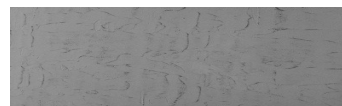

**Autumn texture in
Chicago Grey and
Tokyo Graphite
colours**

Beton – efekat na fasadi

Sand texture in Tokyo Graphite colour

Winter texture in Sydney Light colour

Ocean texture in Chicago Grey colour

Desert texture in Tokyo Graphite colour

Snow texture in Sydney Light colour

Cloud texture in Chicago Grey colour

Frost texture in Tokyo Graphite and
Sydney Light colours

Wave texture in Chicago Grey colour

Za više informacija o malterima i bojama, idite na
www.ceresit.rs

Wind texture in Chicago Grey colour

Ice texture in Sydney Light colour

Lake texture in Sydney Light colour

Storm texture in Tokyo Graphite and Sydney Light colours

Rock texture in Sydney Light and Tokyo Graphite colours