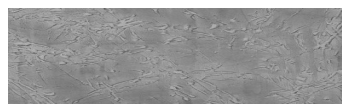

**Autumn texture in
Chicago Grey and
Tokyo Graphite
colours**

Beton – efekat na fasadi

Sand texture in Tokyo Graphite colour

Winter texture in Sydney Light colour

Ocean texture in Chicago Grey colour

Desert texture in Tokyo Graphite colour

Snow texture in Sydney Light colour

Cloud texture in Chicago Grey colour

Frost texture in Tokyo Graphite and
Sydney Light colours

Wave texture in Chicago Grey colour

Za više informacija o malterima i bojama, idite na
www.ceresit.rs

Wind texture in Chicago Grey colour

Ice texture in Sydney Light colour

Lake texture in Sydney Light colour

Storm texture in Tokyo Graphite and Sydney Light colours

Rock texture in Sydney Light and Tokyo Graphite colours