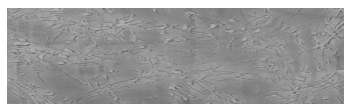

**Autumn texture in  
Chicago Grey and  
Tokyo Graphite  
colours**

**Beton – efekat na fasadi**

Sand texture in Tokyo Graphite colour

Winter texture in Sydney Light colour

Ocean texture in Chicago Grey colour

Desert texture in Tokyo Graphite colour

Snow texture in Sydney Light colour

Cloud texture in Chicago Grey colour

Frost texture in Tokyo Graphite and  
Sydney Light colours

Wave texture in Chicago Grey colour

Wind texture in Chicago Grey colour

Ice texture in Sydney Light colour

Lake texture in Sydney Light colour

Storm texture in Tokyo Graphite and Sydney Light colours

Rock texture in Sydney Light and Tokyo Graphite colours