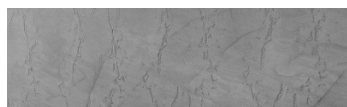

Rain texture in Tokyo Graphite colour

Za više informacija o malterima i bojama, idite na
www.ceresit.rs