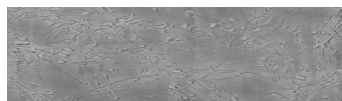

**Desert texture in
Tokyo Graphite
colour**

Beton – efekat na fasadi

Sand texture in Tokyo Graphite colour

Winter texture in Sydney Light colour

Ocean texture in Chicago Grey colour

Snow texture in Sydney Light colour

Cloud texture in Chicago Grey colour

Autumn texture in Chicago Grey and
Tokyo Graphite colours

Frost texture in Tokyo Graphite and
Sydney Light colours

Wave texture in Chicago Grey colour

Za više informacija o malterima i bojama, idite na
www.ceresit.rs

Wind texture in Chicago Grey colour

Ice texture in Sydney Light colour

Lake texture in Sydney Light colour

Storm texture in Tokyo Graphite and Sydney Light colours

Rock texture in Sydney Light and Tokyo Graphite colours