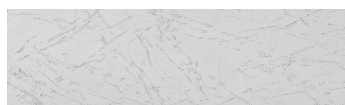

**Desert texture in
Tokyo Graphite
colour**

Beton – efekat na fasadi

Sand texture in Tokyo Graphite colour

Winter texture in Sydney Light colour

Ocean texture in Chicago Grey colour

Snow texture in Sydney Light colour

Cloud texture in Chicago Grey colour

Autumn texture in Chicago Grey and
Tokyo Graphite colours

Frost texture in Tokyo Graphite and
Sydney Light colours

Wave texture in Chicago Grey colour

Za više informacija o malterima i bojama, idite na
www.ceresit.rs