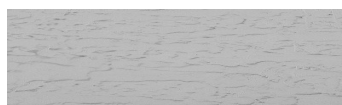

**Desert texture in
Tokyo Graphite
colour**

Beton – efekat na fasadi

Sand texture in Tokyo Graphite colour

Winter texture in Sydney Light colour

Ocean texture in Chicago Grey colour

Snow texture in Sydney Light colour

Cloud texture in Chicago Grey colour

Autumn texture in Chicago Grey and
Tokyo Graphite colours

Frost texture in Tokyo Graphite and
Sydney Light colours

Wave texture in Chicago Grey colour

Za više informacija o malterima i bojama, idite na
www.ceresit.rs