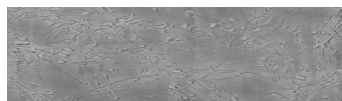

**Desert texture in
Tokyo Graphite
colour**

Beton – efekat na fasadi

Sand texture in Tokyo Graphite colour

Winter texture in Sydney Light colour

Ocean texture in Chicago Grey colour

Snow texture in Sydney Light colour

Cloud texture in Chicago Grey colour

Autumn texture in Chicago Grey and
Tokyo Graphite coloursFrost texture in Tokyo Graphite and
Sydney Light colours

Wave texture in Chicago Grey colour

Za više informacija o malterima i bojama, idite na
www.ceresit.rs

Wind texture in Chicago Grey colour

Ice texture in Sydney Light colour

Lake texture in Sydney Light colour

Storm texture in Tokyo Graphite and Sydney Light colours

Rock texture in Sydney Light and Tokyo Graphite colours