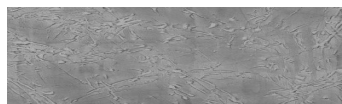

**Sand texture in
Tokyo Graphite
colour**

Beton – efekat na fasadi

Winter texture in Sydney Light colour

Ocean texture in Chicago Grey colour

Desert texture in Tokyo Graphite colour

Snow texture in Sydney Light colour

Cloud texture in Chicago Grey colour

Autumn texture in Chicago Grey and
Tokyo Graphite colours

Frost texture in Tokyo Graphite and
Sydney Light colours

Wave texture in Chicago Grey colour

Za više informacija o malterima i bojama, idite na
www.ceresit.rs

Wind texture in Chicago Grey colour

Ice texture in Sydney Light colour

Lake texture in Sydney Light colour

Storm texture in Tokyo Graphite and Sydney Light colours

Rock texture in Sydney Light and Tokyo Graphite colours