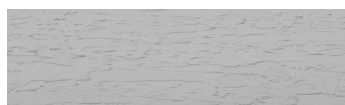

**Sand texture in
Tokyo Graphite
colour**

Beton – efekat na fasadi

Winter texture in Sydney Light colour

Ocean texture in Chicago Grey colour

Desert texture in Tokyo Graphite colour

Snow texture in Sydney Light colour

Cloud texture in Chicago Grey colour

Autumn texture in Chicago Grey and
Tokyo Graphite colours

Frost texture in Tokyo Graphite and
Sydney Light colours

Wave texture in Chicago Grey colour

Za više informacija o malterima i bojama, idite na
www.ceresit.rs