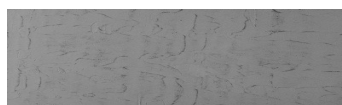

**Sand texture in  
Tokyo Graphite  
colour****Beton – efekat na fasadi**

Winter texture in Sydney Light colour

Ocean texture in Chicago Grey colour

Desert texture in Tokyo Graphite colour

Snow texture in Sydney Light colour

Cloud texture in Chicago Grey colour

Autumn texture in Chicago Grey and  
Tokyo Graphite coloursFrost texture in Tokyo Graphite and  
Sydney Light colours

Wave texture in Chicago Grey colour

Za više informacija o malterima i bojama, idite na  
[www.ceresit.rs](http://www.ceresit.rs)