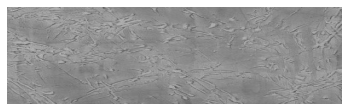

**Sand texture in  
Tokyo Graphite  
colour****Beton – efekat na fasadi**

Winter texture in Sydney Light colour

Ocean texture in Chicago Grey colour

Desert texture in Tokyo Graphite colour

Snow texture in Sydney Light colour

Cloud texture in Chicago Grey colour

Autumn texture in Chicago Grey and  
Tokyo Graphite coloursFrost texture in Tokyo Graphite and  
Sydney Light colours

Wave texture in Chicago Grey colour

Za više informacija o malterima i bojama, idite na  
[www.ceresit.rs](http://www.ceresit.rs)

Wind texture in Chicago Grey colour

Ice texture in Sydney Light colour

Lake texture in Sydney Light colour

Storm texture in Tokyo Graphite and Sydney Light colours

Rock texture in Sydney Light and Tokyo Graphite colours