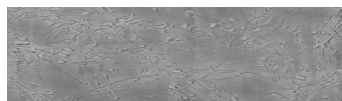

**Sand texture in
Tokyo Graphite
colour**

Beton – efekat na fasadi

Winter texture in Sydney Light colour

Ocean texture in Chicago Grey colour

Desert texture in Tokyo Graphite colour

Snow texture in Sydney Light colour

Cloud texture in Chicago Grey colour

Autumn texture in Chicago Grey and
Tokyo Graphite colours

Frost texture in Tokyo Graphite and
Sydney Light colours

Wave texture in Chicago Grey colour

Za više informacija o malterima i bojama, idite na
www.ceresit.rs

Wind texture in Chicago Grey colour

Ice texture in Sydney Light colour

Lake texture in Sydney Light colour

Storm texture in Tokyo Graphite and Sydney Light colours

Rock texture in Sydney Light and Tokyo Graphite colours