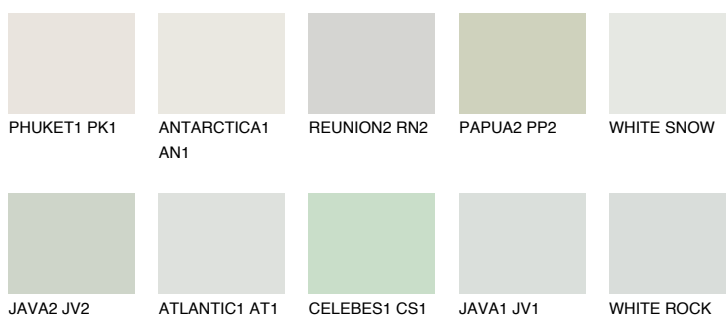


**WHITE**81% **TSR** 68%

### COLOURS OF NATURE PALETA