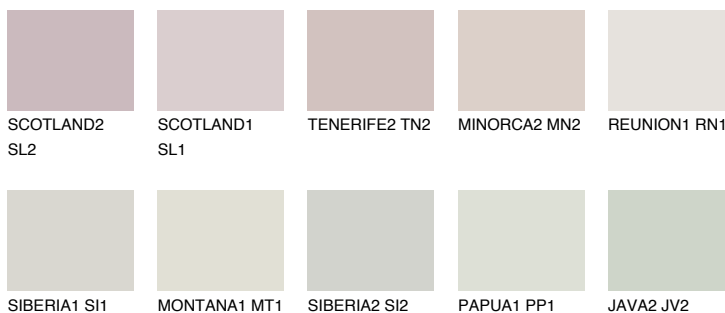


**ETNA1 ET1**68% **TSR** 61%

### COLOURS OF NATURE PALETA