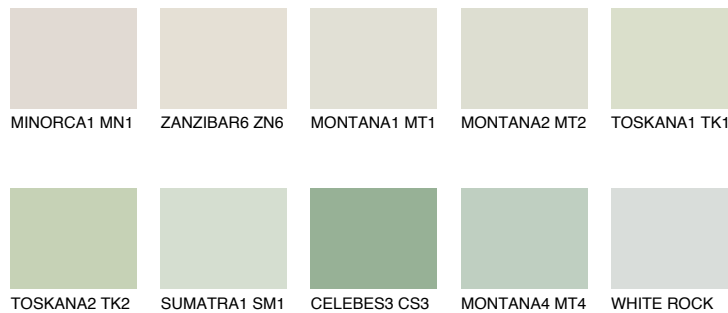

**PAPA1 PP1**74% **TSR** 67%

### COLOURS OF NATURE PALETA