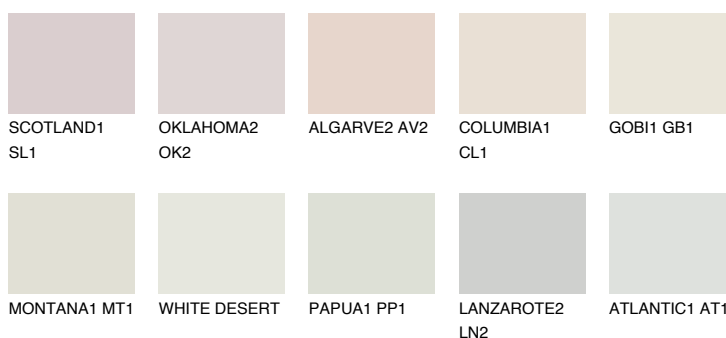


**CEYLON1 CY1**77% **TSR** 76%

### COLOURS OF NATURE PALETA