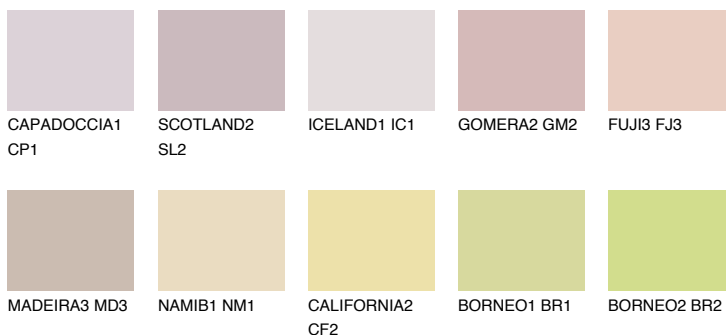


**FUJI5 FJ5**61% **TSR** 65%

### COLOURS OF NATURE PALETA