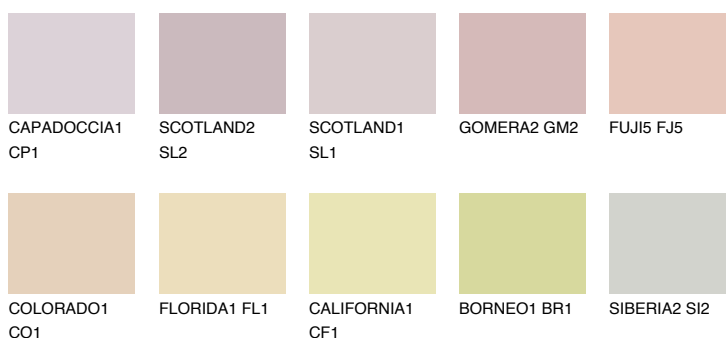


**FUJI4 FJ4**66% **TSR** 68%

### COLOURS OF NATURE PALETA