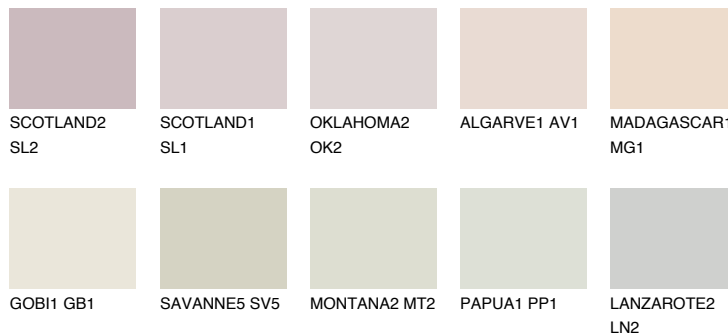

## COLUMBIA1 CL1

76% **TSR** 69%

#### COLOURS OF NATURE PALETA