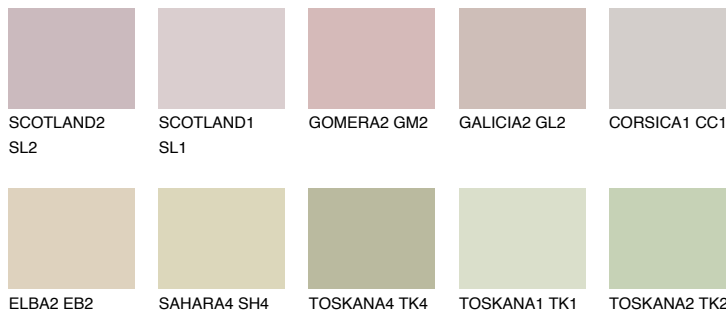


**IBIZA1 IB1**61% **TSR** 57%

### COLOURS OF NATURE PALETA