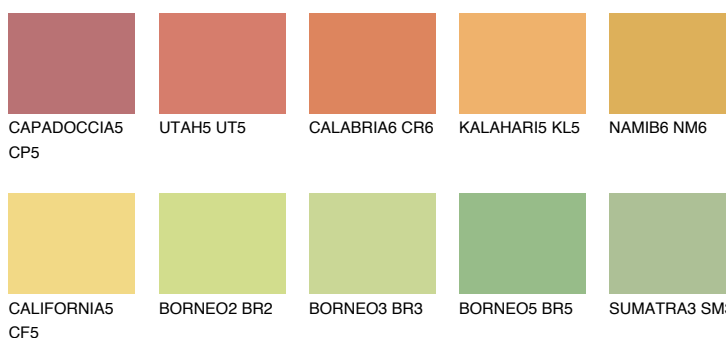

## CALIFORNIA6 CF6

65% **TSR** 65%

#### COLOURS OF NATURE PALETA