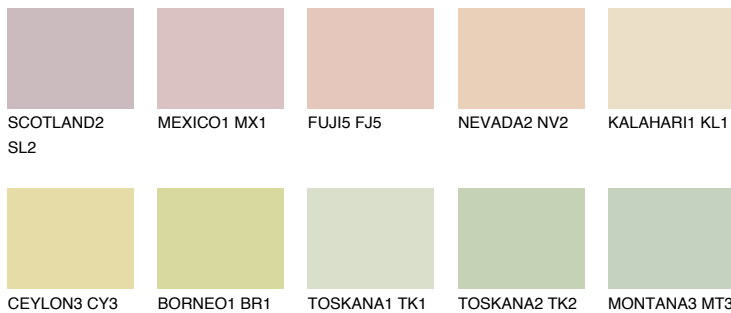


**NAMIB1 NM1**73% **TSR** 70%

### COLOURS OF NATURE PALETA