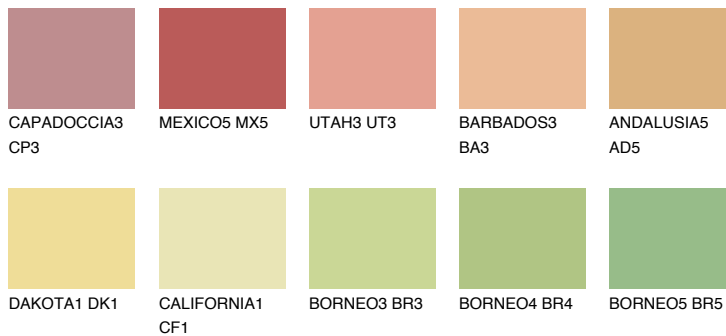

**GOBI4 GB4**67% **TSR** 66%

### COLOURS OF NATURE PALETA