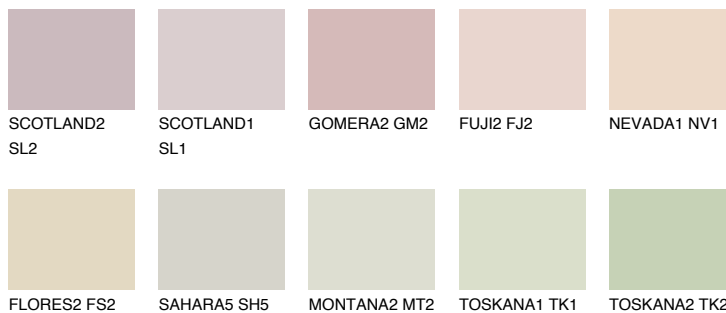


**MADAGASCAR1****MG1** 74% **TSR** 69%

### COLOURS OF NATURE PALETA